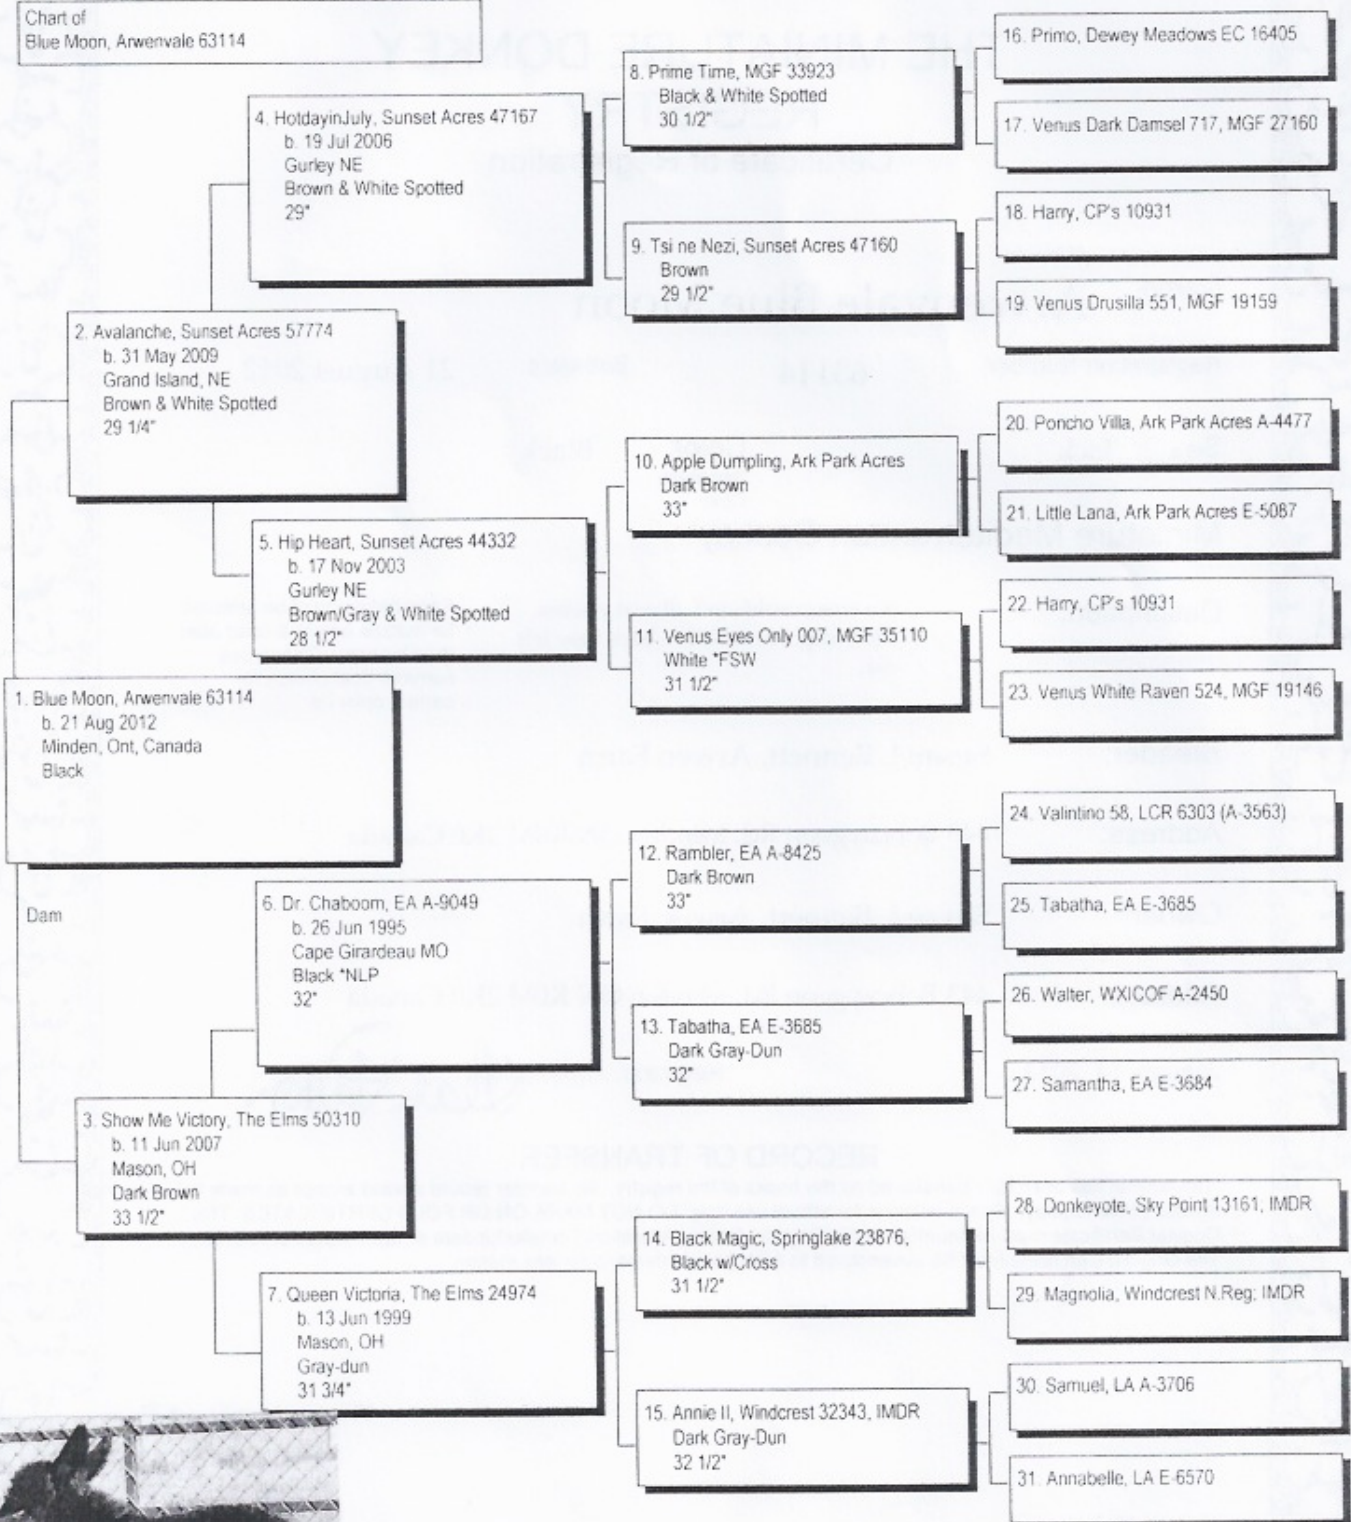

Pedigree

Chart #1

Chart of  
Blue Moon, Arwenvale 63114

The American Donkey and Mule Society  
 P.O. Box 1210, Lewisville, TX 75067 (972) 219-0781  
 The American Donkey and Mule Society is not responsible  
 for errors in information submitted to the registry.