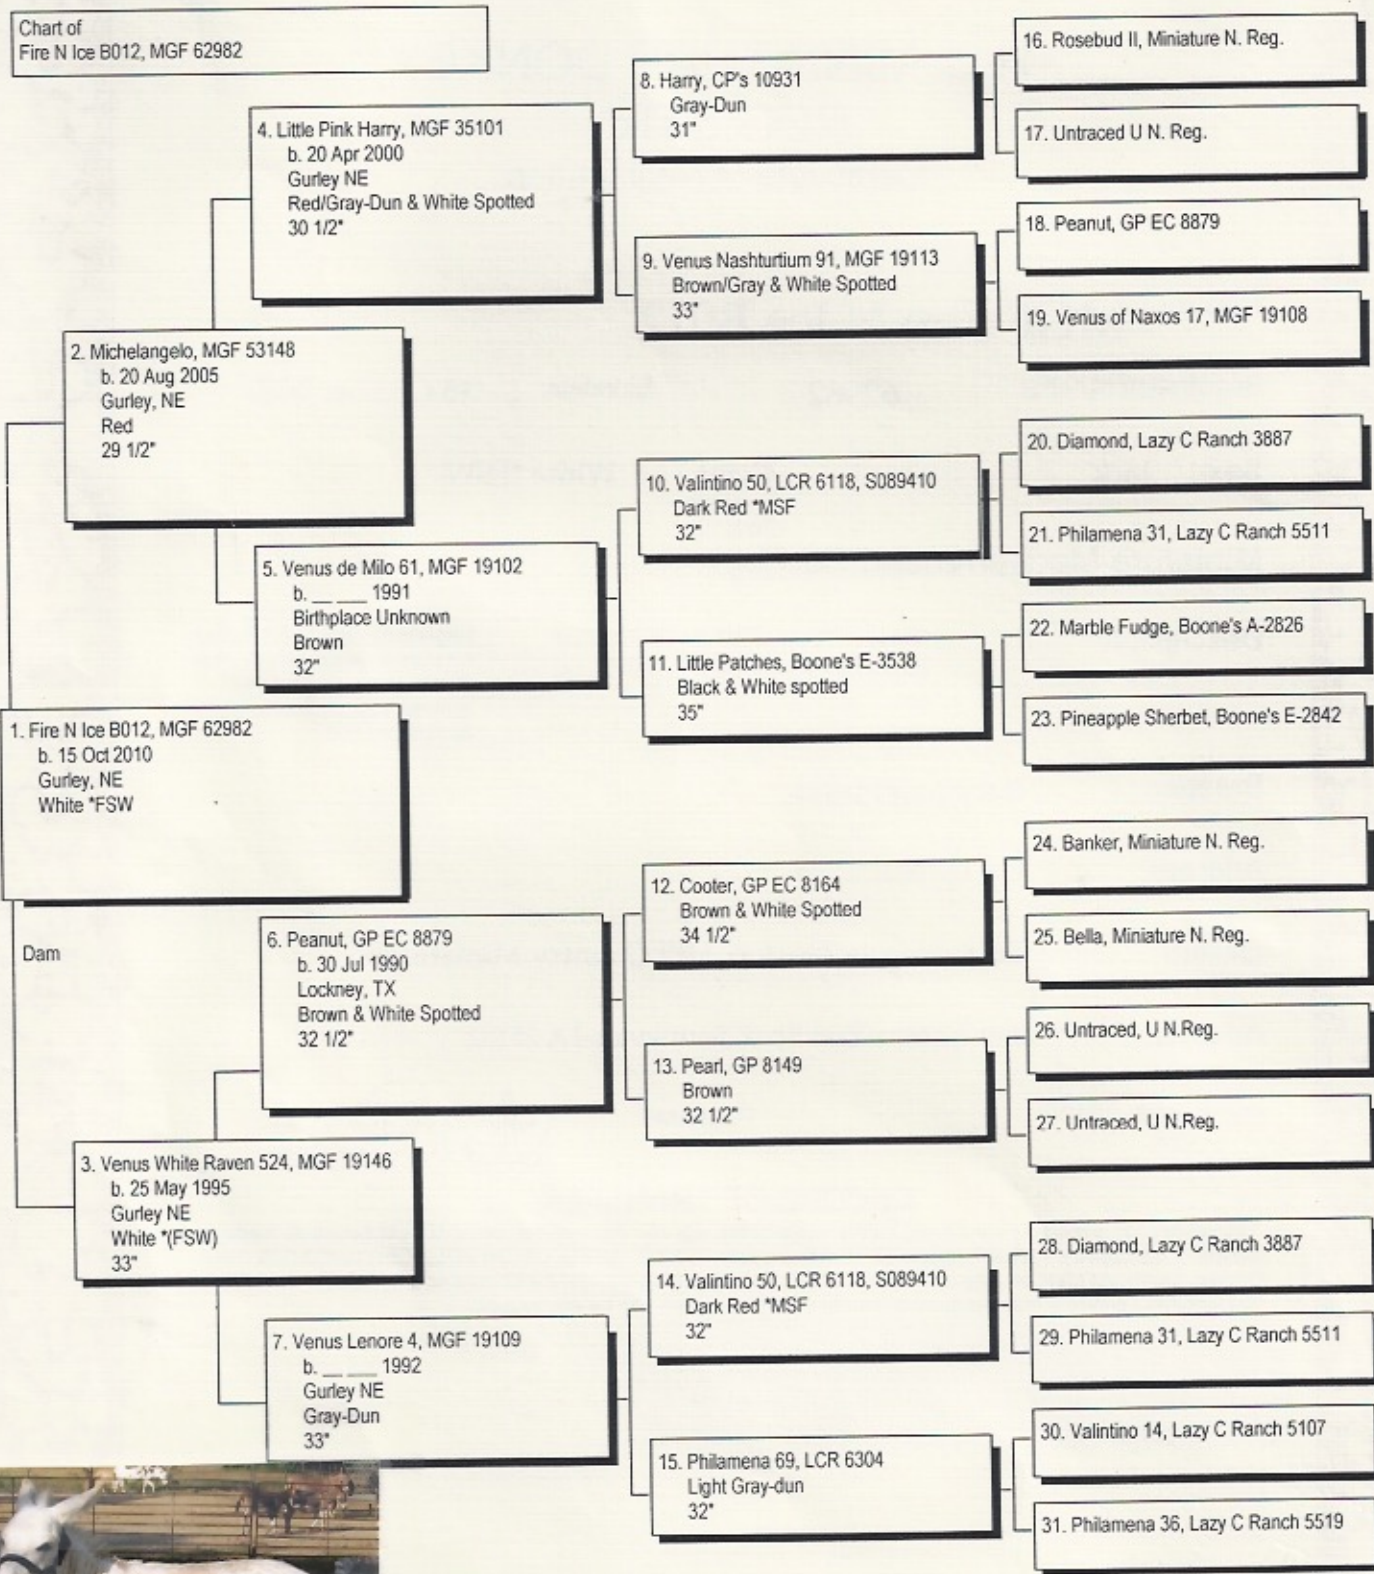

Pedigree

Chart #1

Chart of
Fire N Ice B012, MGF 62982

The American Donkey and Mule Society
 P.O. Box 1210, Lewisville, TX 75067 (972) 219-0781
 The American Donkey and Mule Society is not responsible
 for errors in information submitted to the registry.