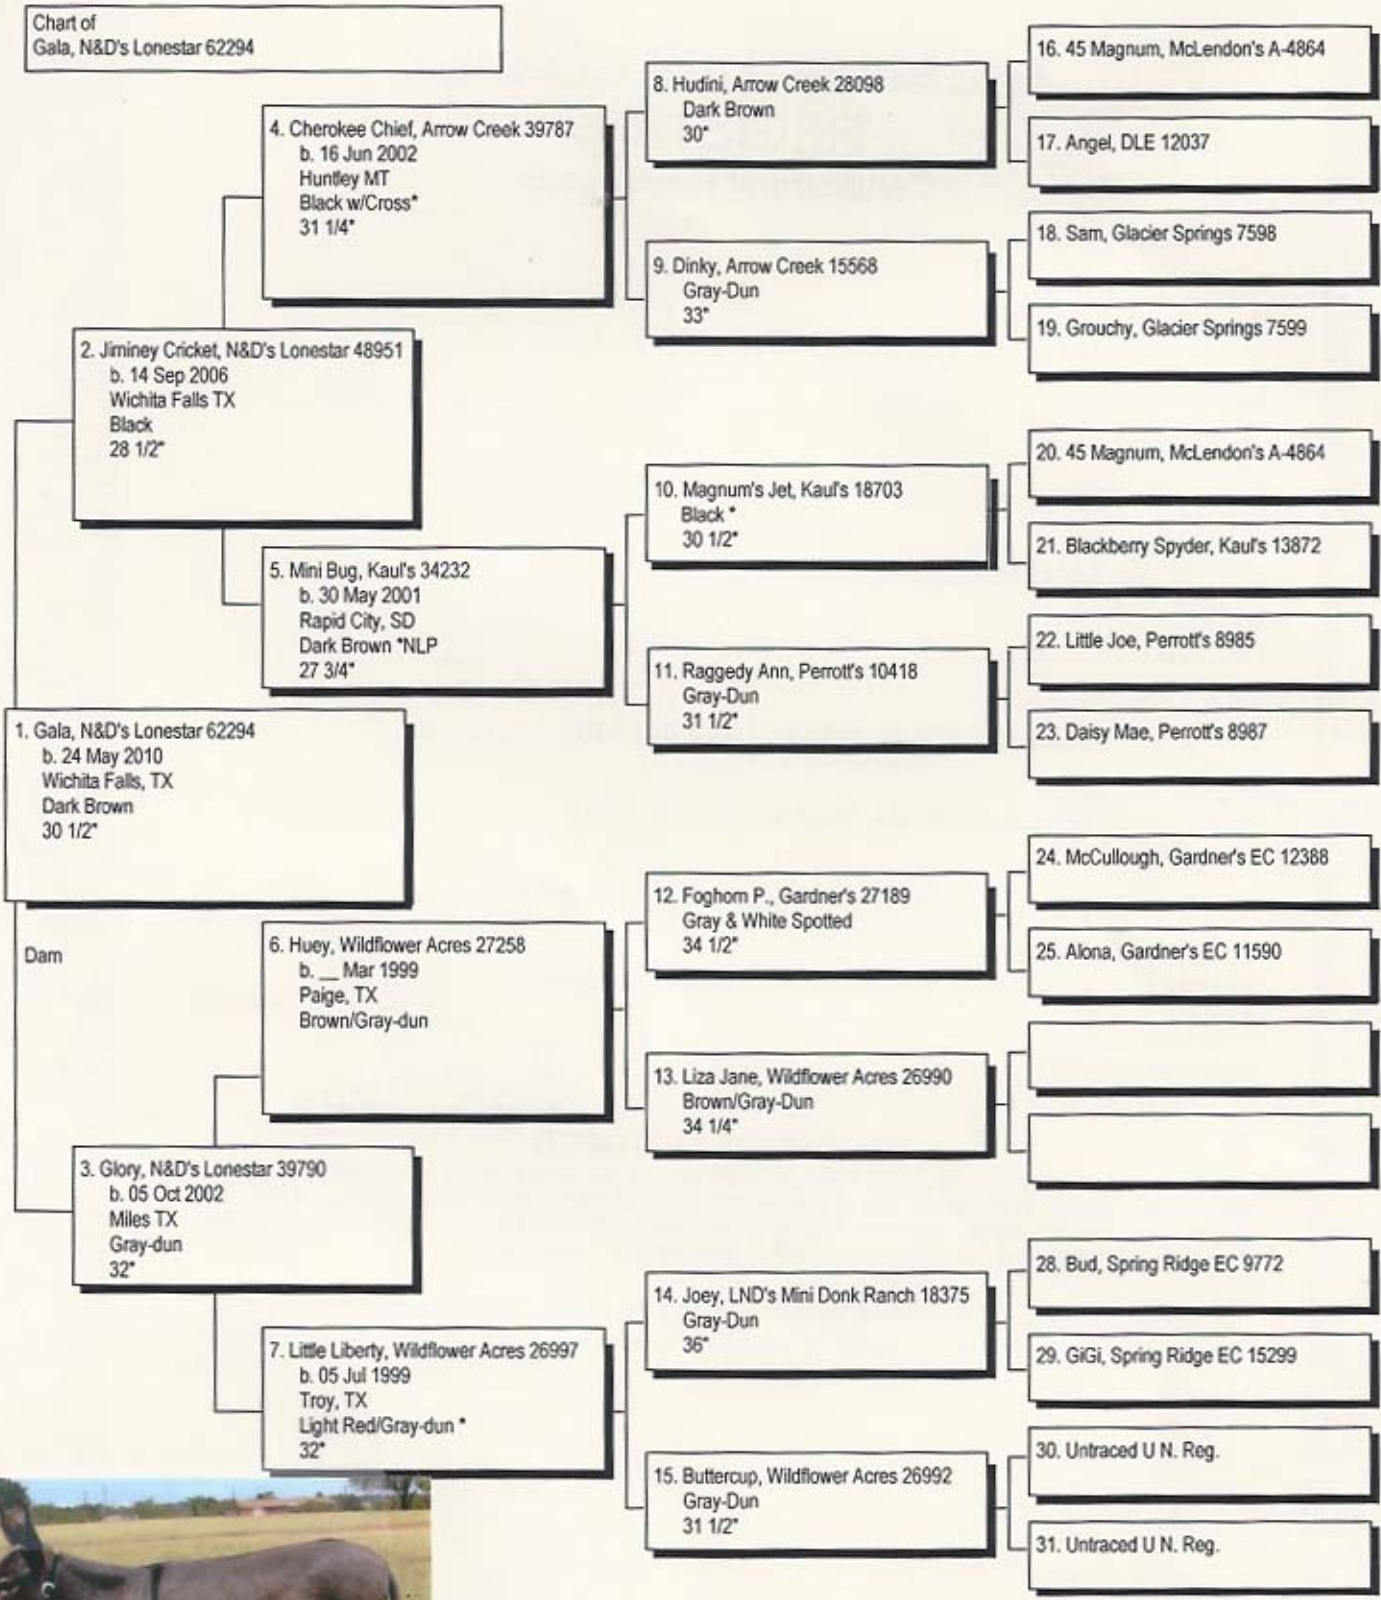

Pedigree

Chart #1

The American Donkey and Mule Society  
 P.O. Box 1210, Lewisville, TX 75067 (972) 219-0781  
 The American Donkey and Mule Society is not responsible  
 for errors in information submitted to the registry.