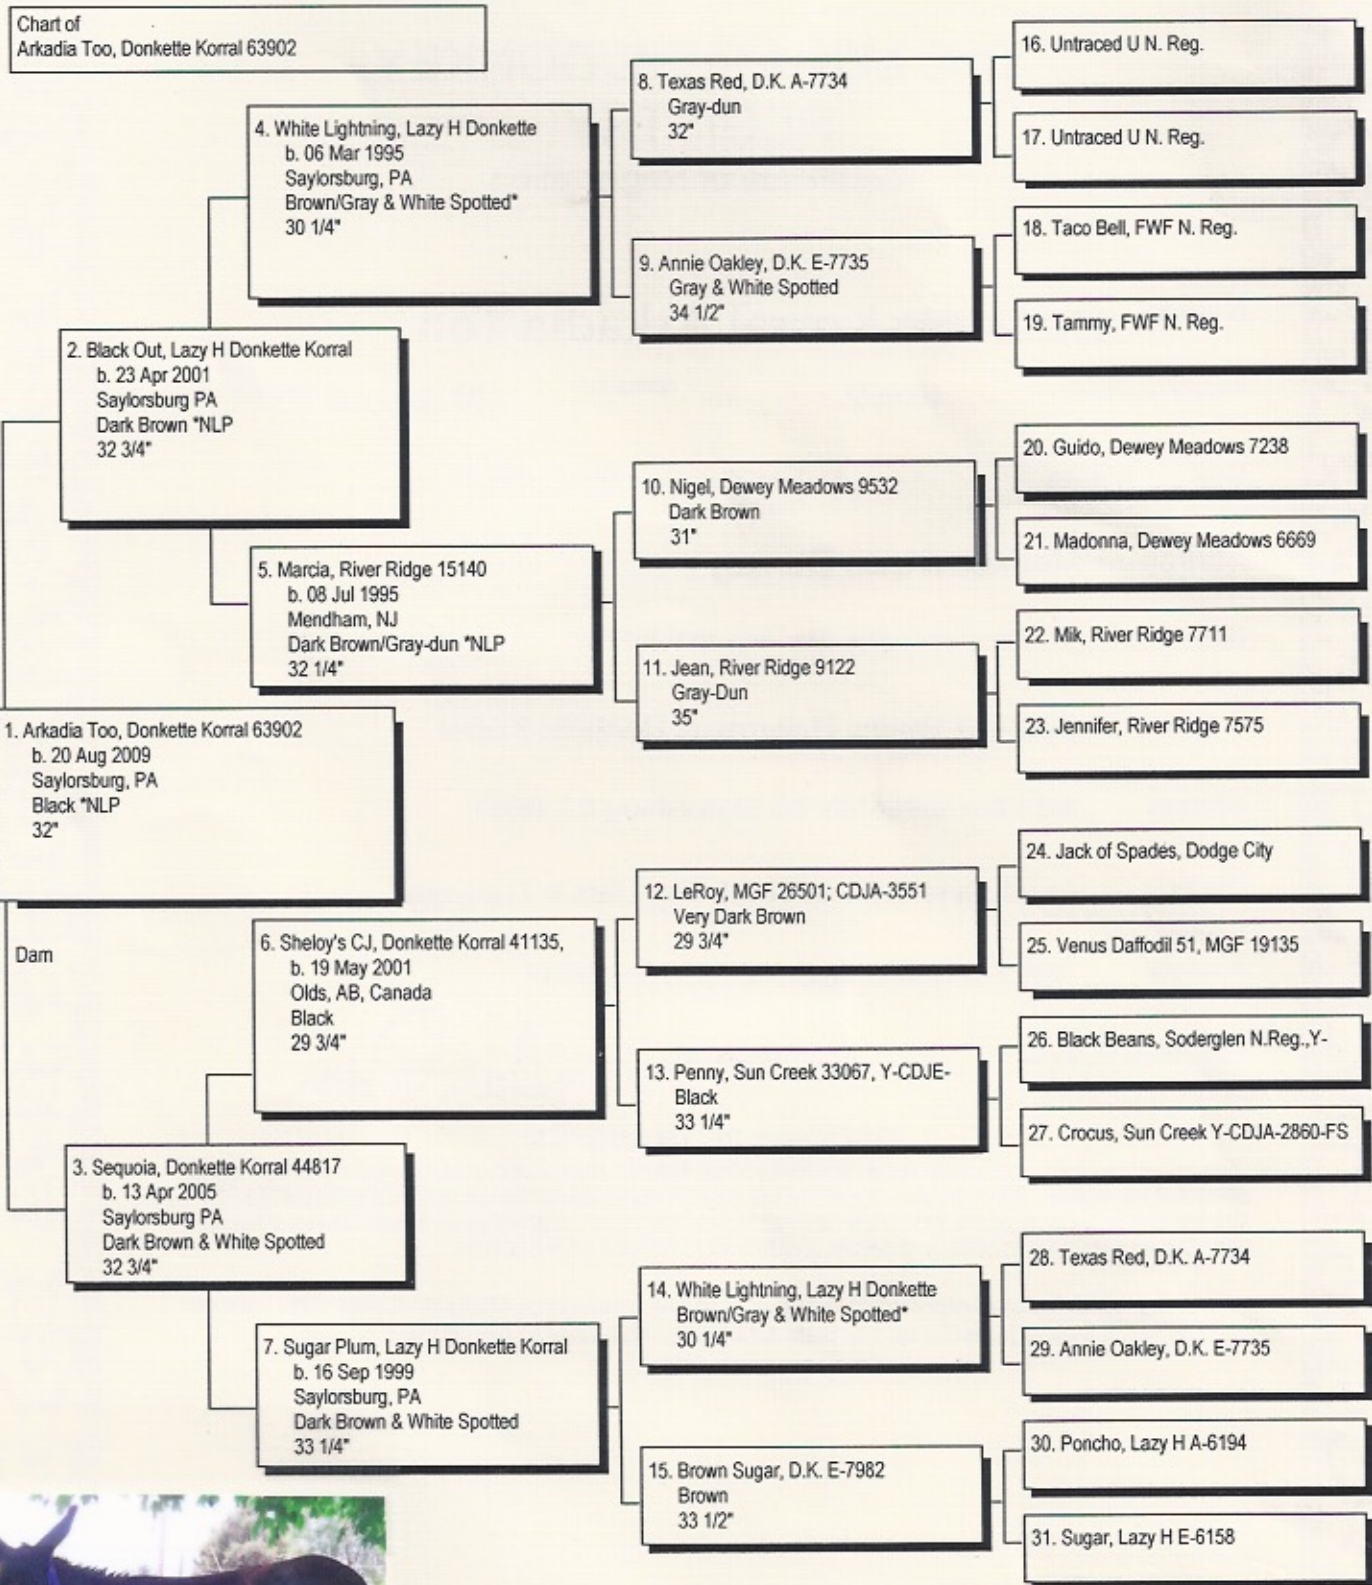

Pedigree

Chart #1

The American Donkey and Mule Society
 P.O. Box 1210, Lewisville, TX 75067 (972) 219-0781
 The American Donkey and Mule Society is not responsible
 for errors in information submitted to the registry.